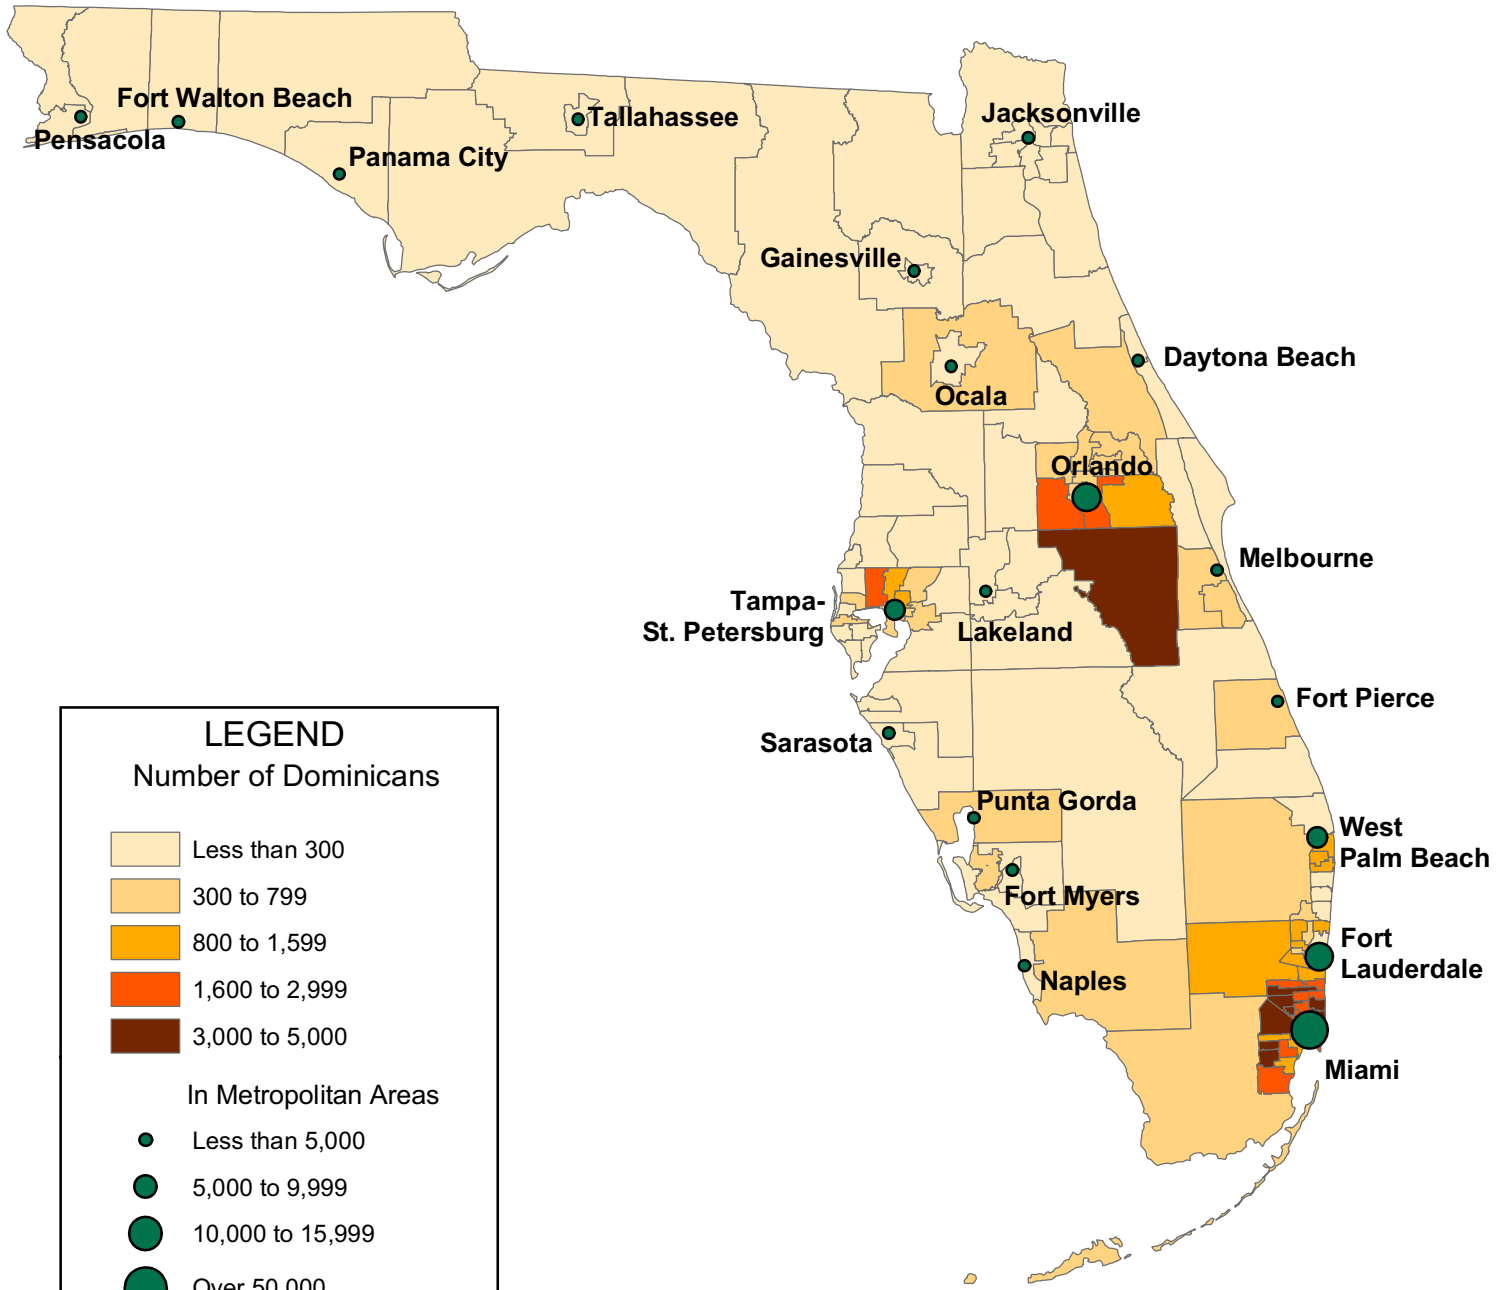

The Dominican Population in Florida

including the foreign born and those of Dominican origin and ancestry

LEGEND
Number of Dominicans

Lightest Orange	Less than 300
Light Orange	300 to 799
Orange	800 to 1,599
Dark Orange	1,600 to 2,999
Dark Brown	3,000 to 5,000

In Metropolitan Areas

Small Green Circle	Less than 5,000
Medium Green Circle	5,000 to 9,999
Large Green Circle	10,000 to 15,999
Very Large Green Circle	Over 50,000

Source: U.S. Census Bureau, Census 2000, 5% PUMS file.